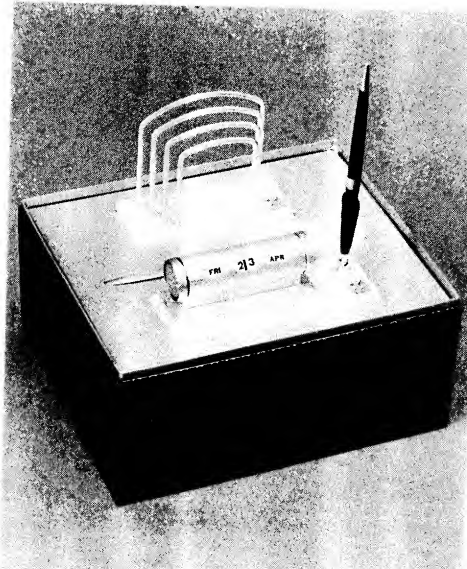

3001 - 256RC ROLL CALENDAR PEN — 52 RACK
— 42 OPENER